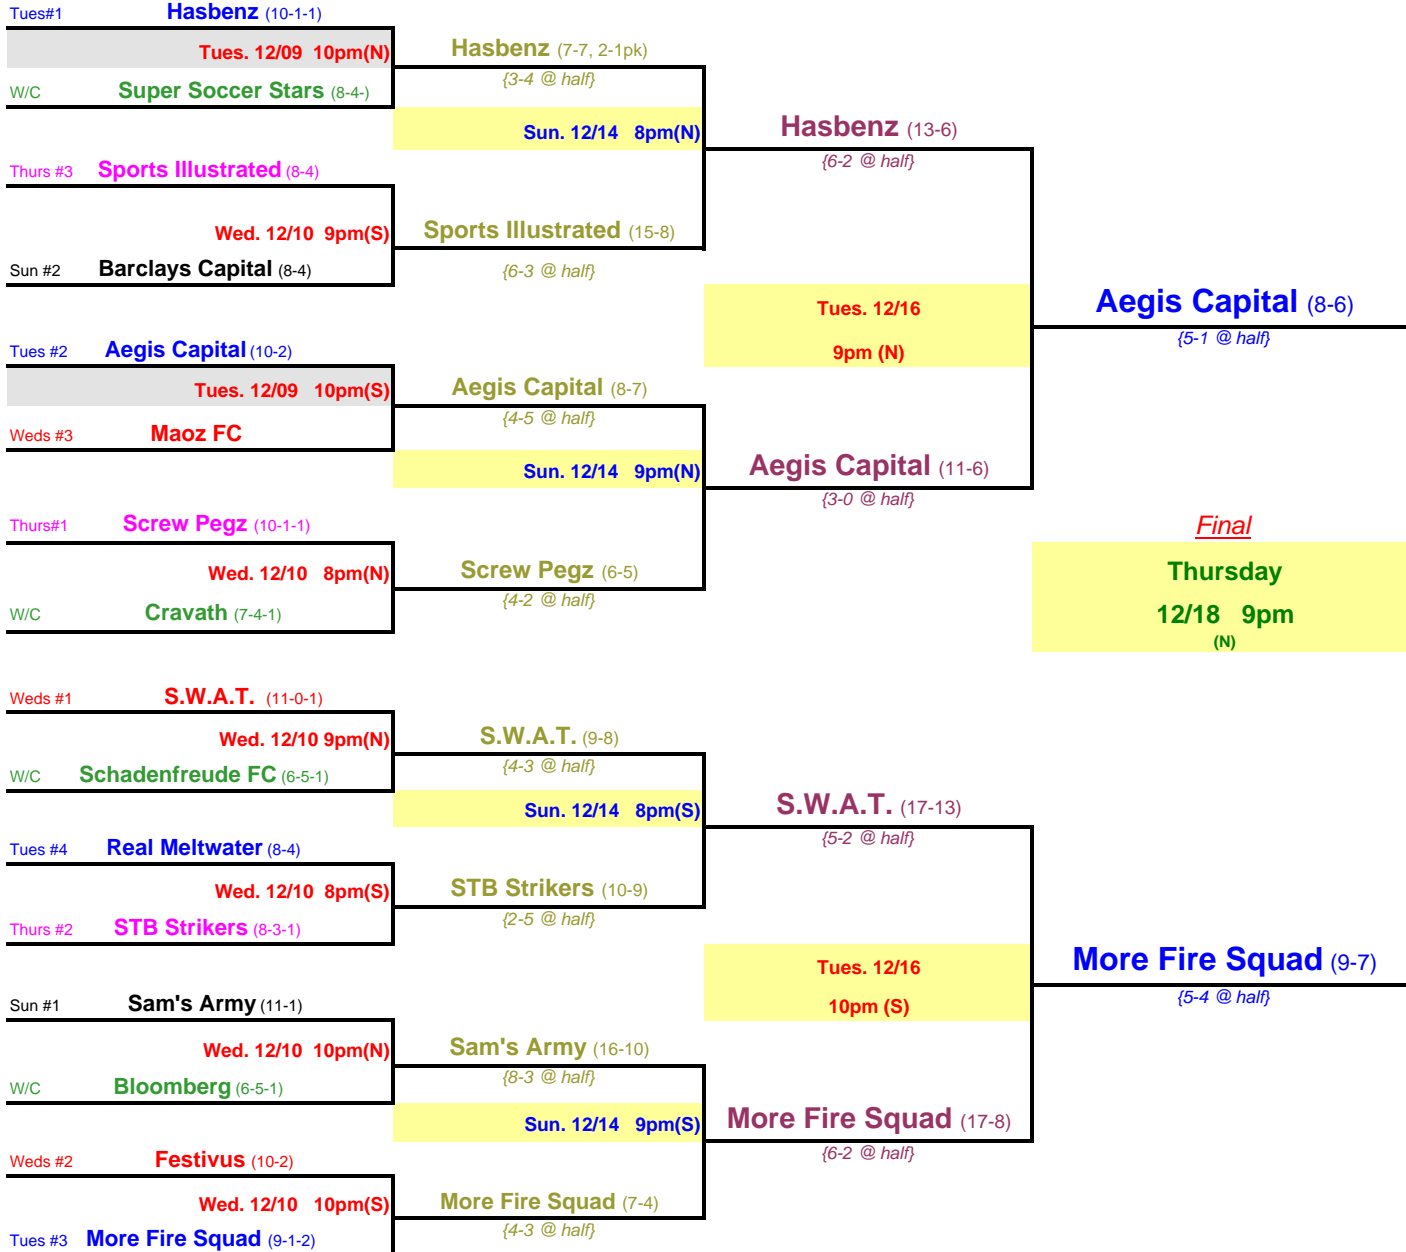

Field House / Chelsea Piers

*** FALL 2008 - Division 1 ***

Adult Soccer Playoffs

2008
FALL Champs
Aegis Capital

Aegis Capital (8-3)
{6-1 @ half}