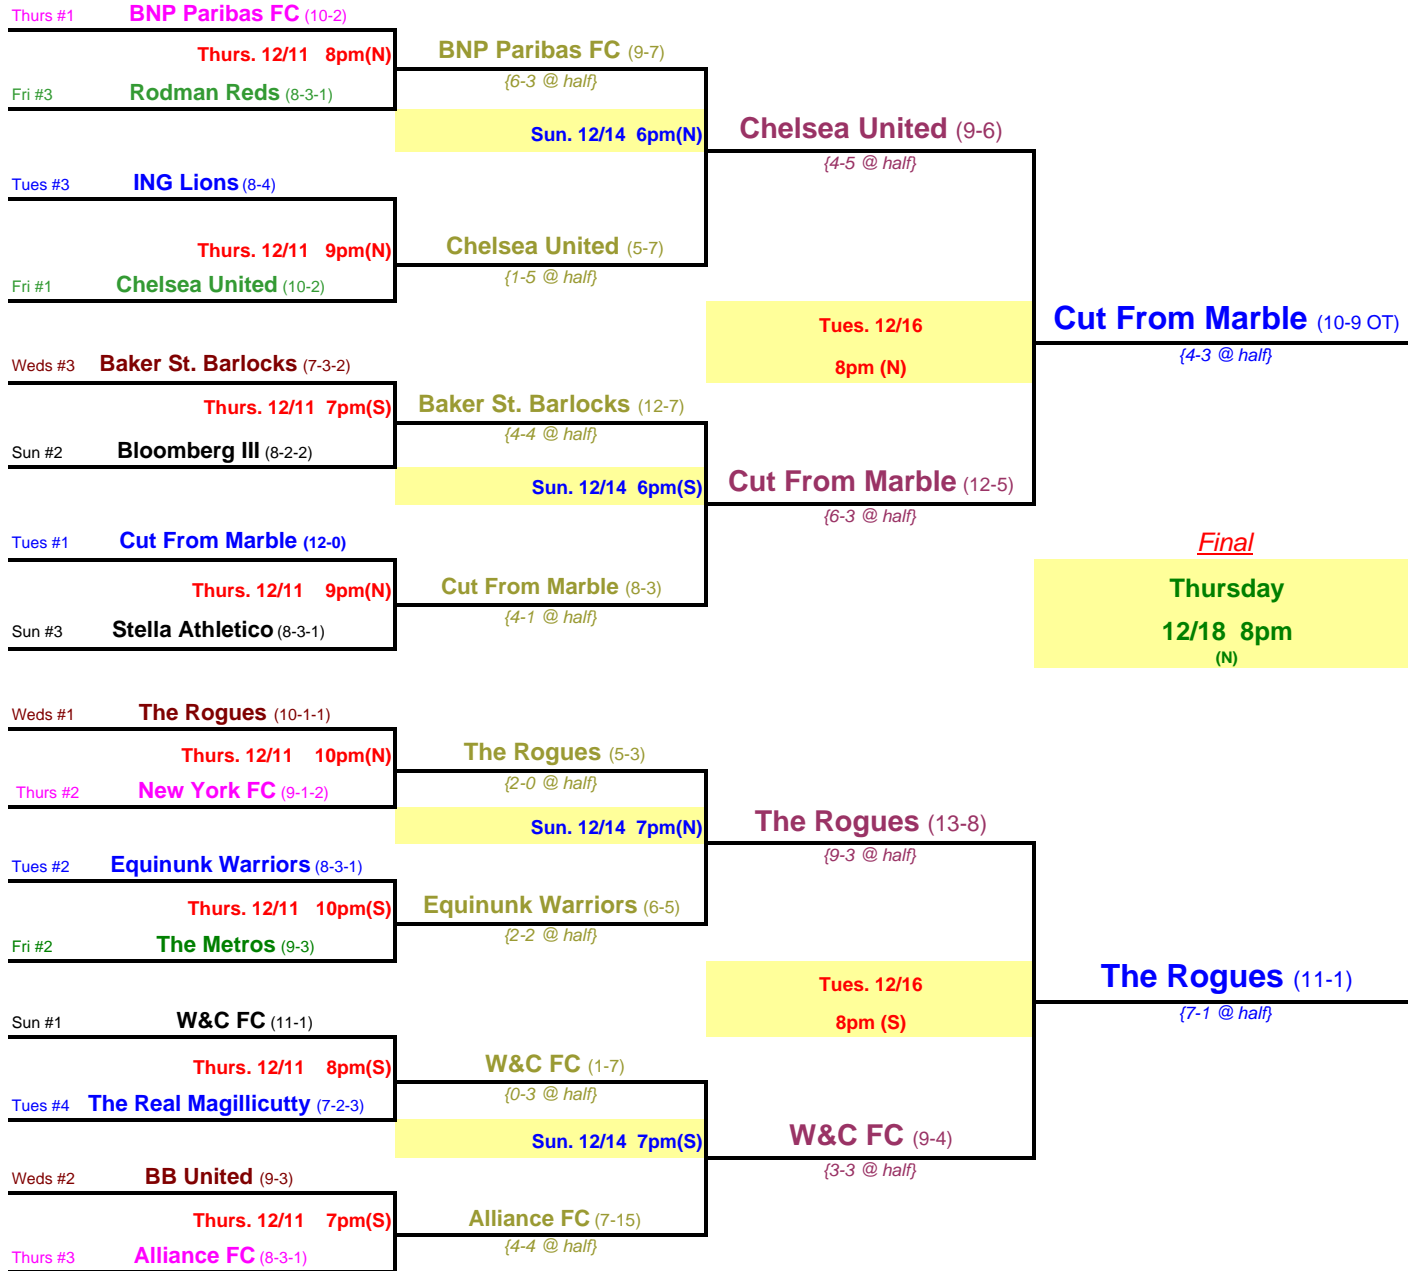

Field House / Chelsea Piers

*** FALL 2008 - Intermediate Division 2 ***

Adult Soccer Playoffs

2008
FALL Champs
Cut From Marble

Cut From Marble (6-4)
{3-2 @ half}