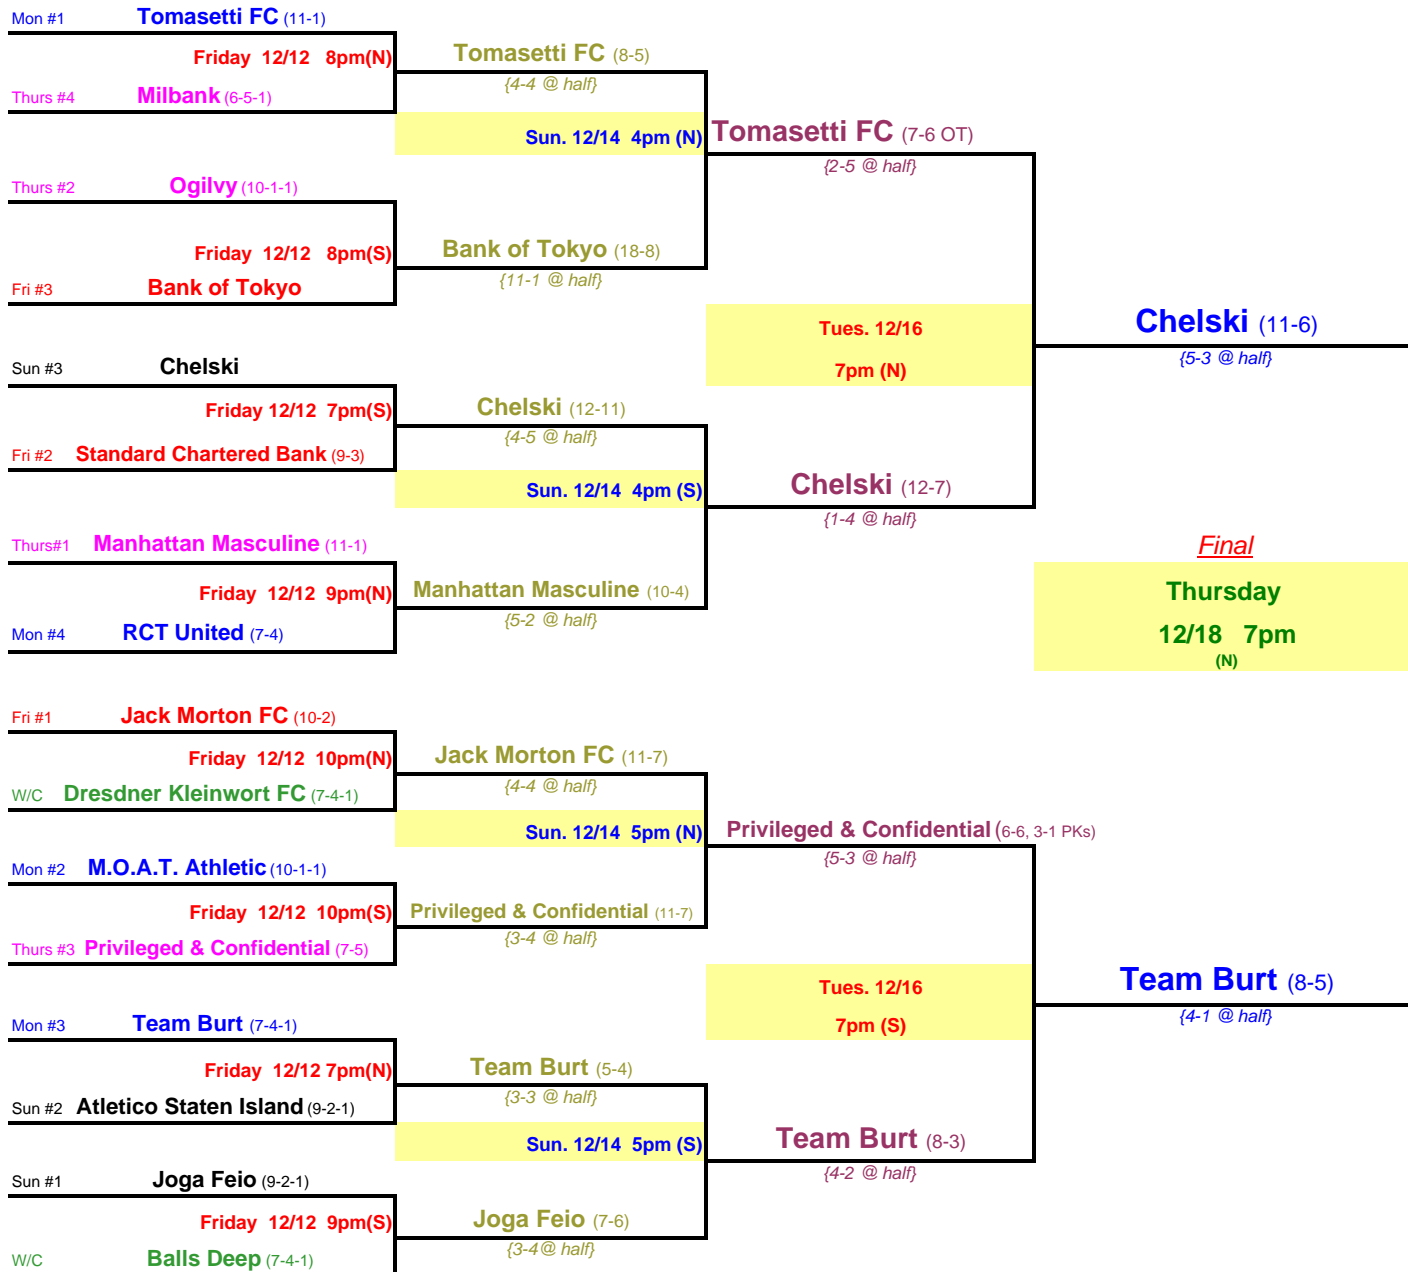

Field House / Chelsea Piers

*** FALL 2008 - Intermediate Division 3 ***

Adult Soccer Playoffs

2008
FALL Champs
Chelski

Chelski (11-2)

{3-1 @ half}