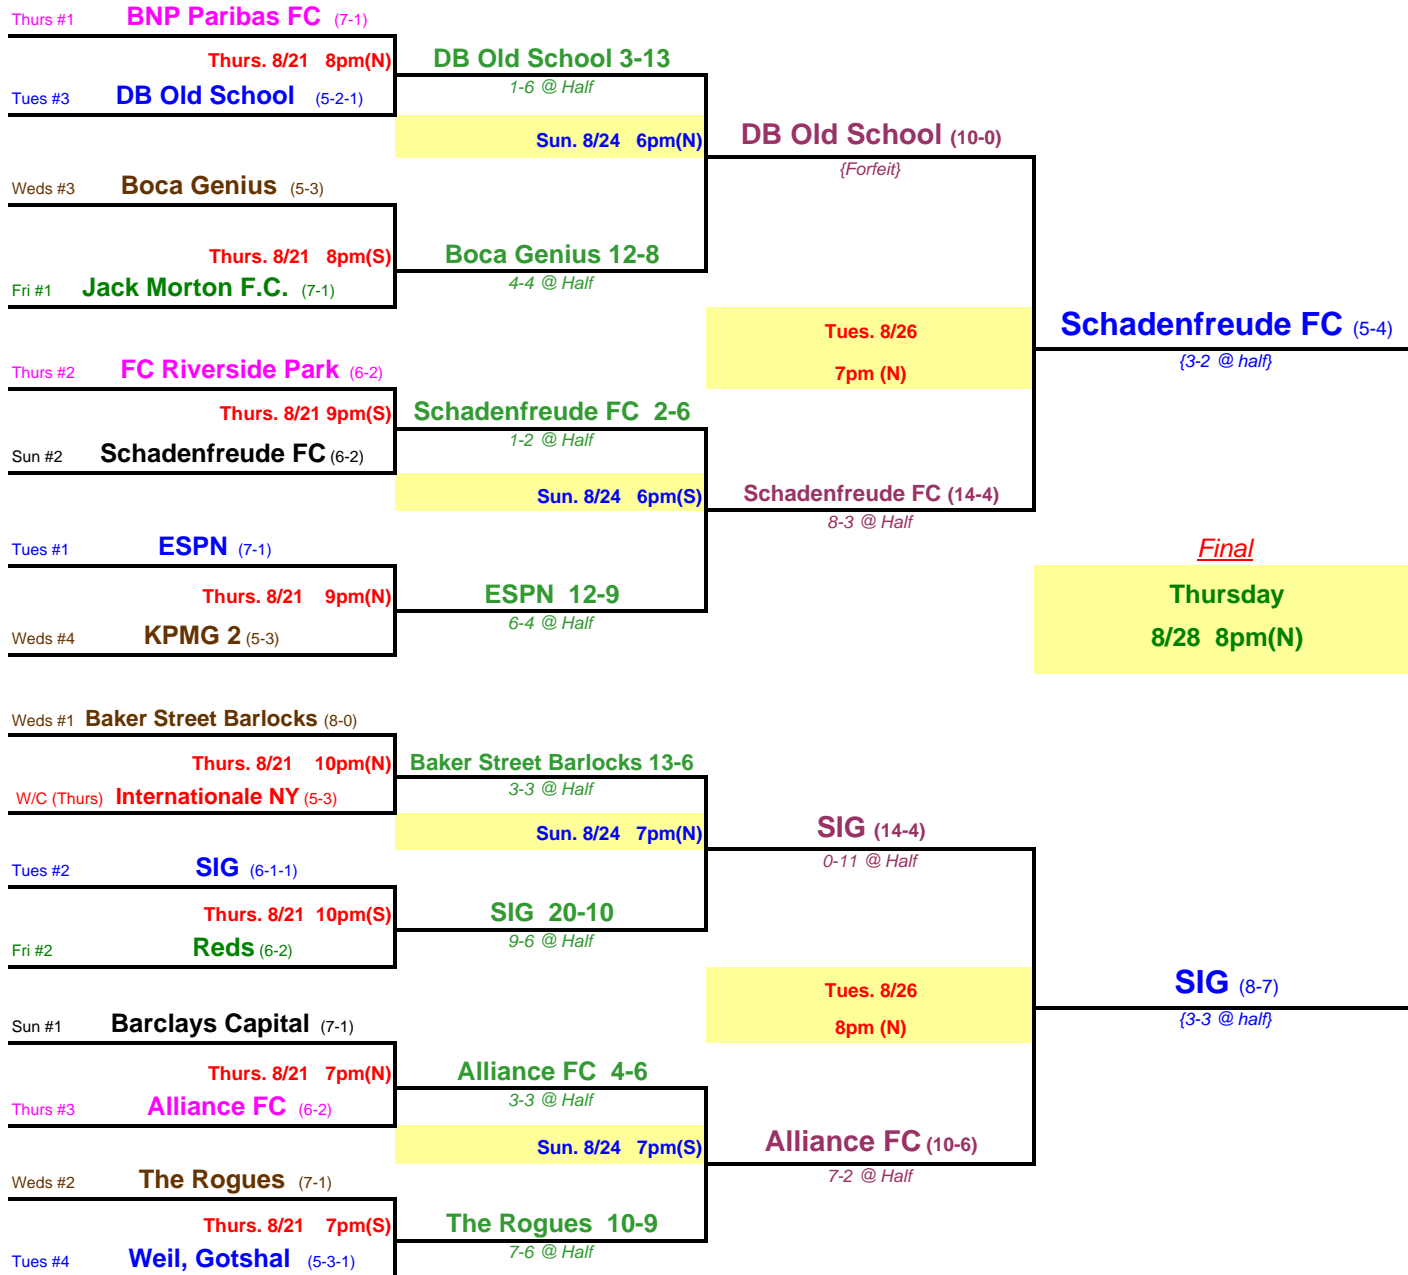

# Field House / Chelsea Piers

**\* SUMMER 2008 - Intermediate Division 2 \***

## Adult Soccer Playoffs

2008

**SUMMER Champs**

**Schadenfreude FC**

**Schadenfreude FC** (9-6)

{2-2 @ Half}